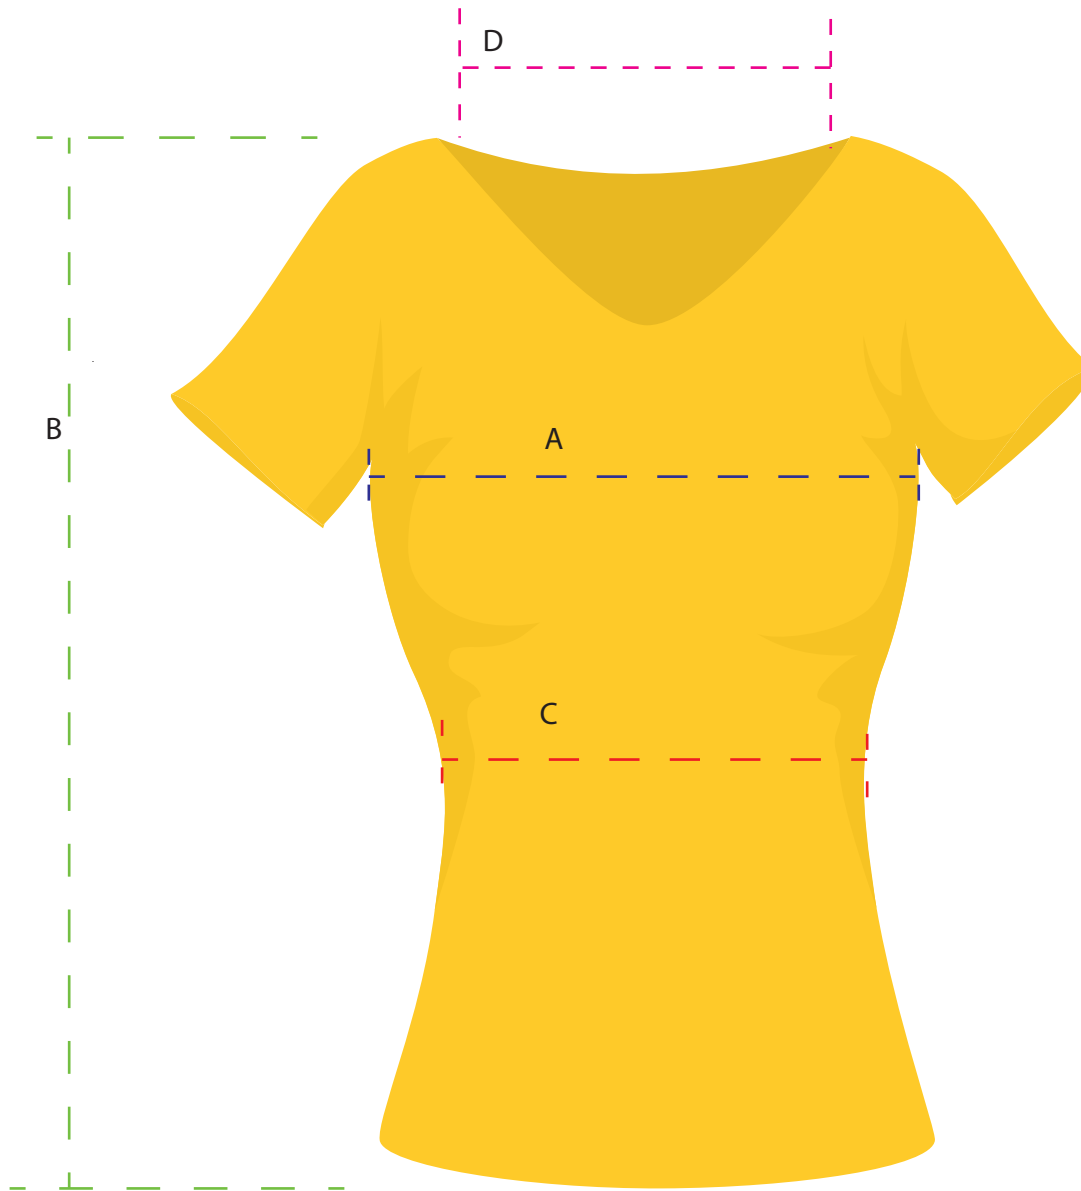

GATO TECH TEE MEN

	XS	S	M	L	XL
A	47	50	52	55	59
B	68	70	72,5	75,5	78,5
C	43	46	48	51	55
D	17	17	18	18	19

All in centimeters

GATO TECH TEE WOMEN

	XS	S	M	L	XL
	34	36	38	40	42
A	45	47	49	52	55
B	63.5	65.5	68	70	73
C	40	41.5	43	47	50
D	10.5	10.5	11.5	11.5	12.5

All in centimeters