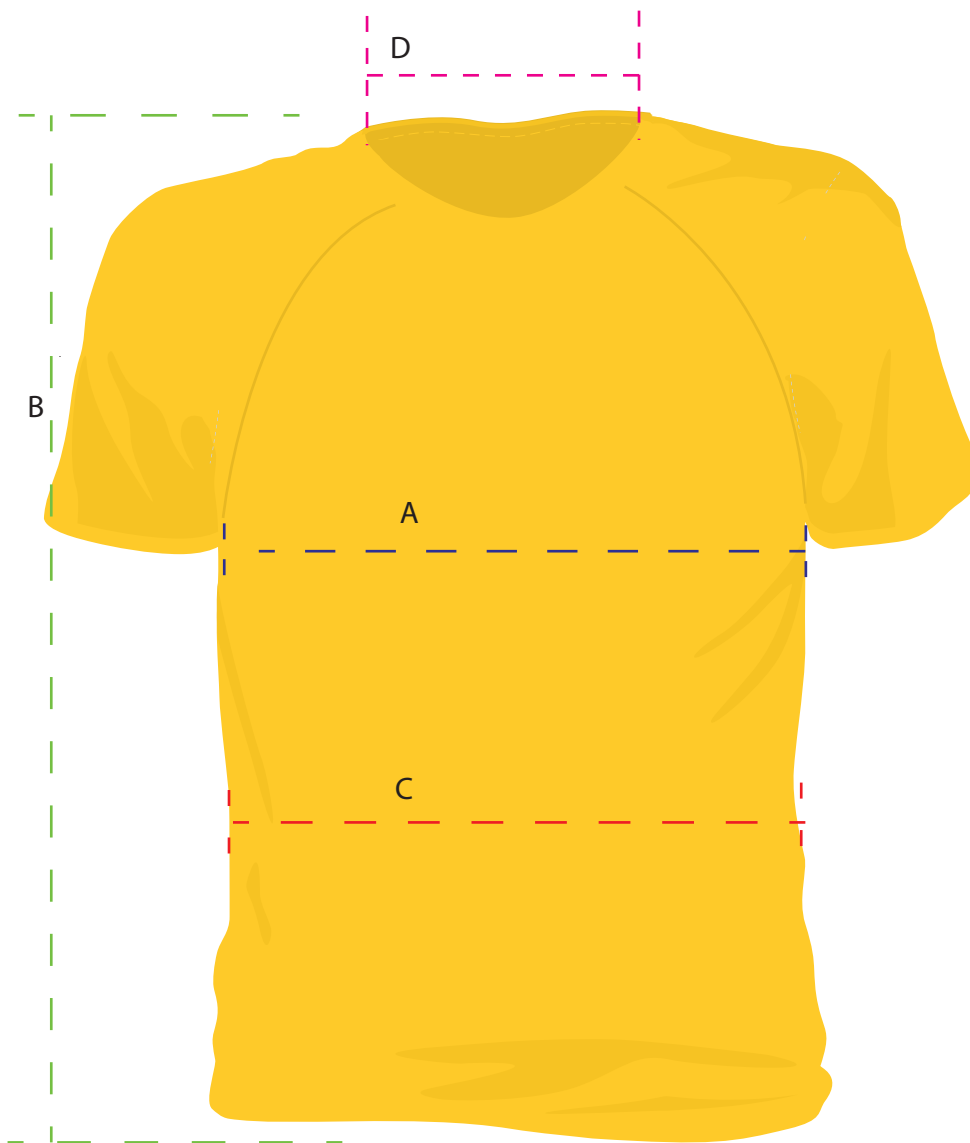

GATO TECH TEE MEN

	XS	S	M	L	XL
A	47	50	52	55	59
B	68	70	72,5	75,5	78,5
C	43	46	48	51	55
D	17	17	18	18	19

All in centimeters

GATO TECH TEE WOMEN

	XS	S	M	L	XL
	34	36	38	40	42
A	45	47	49	52	55
B	63.5	65.5	68	70	73
C	40	41.5	43	47	50
D	10.5	10.5	11.5	11.5	12.5

All in centimeters